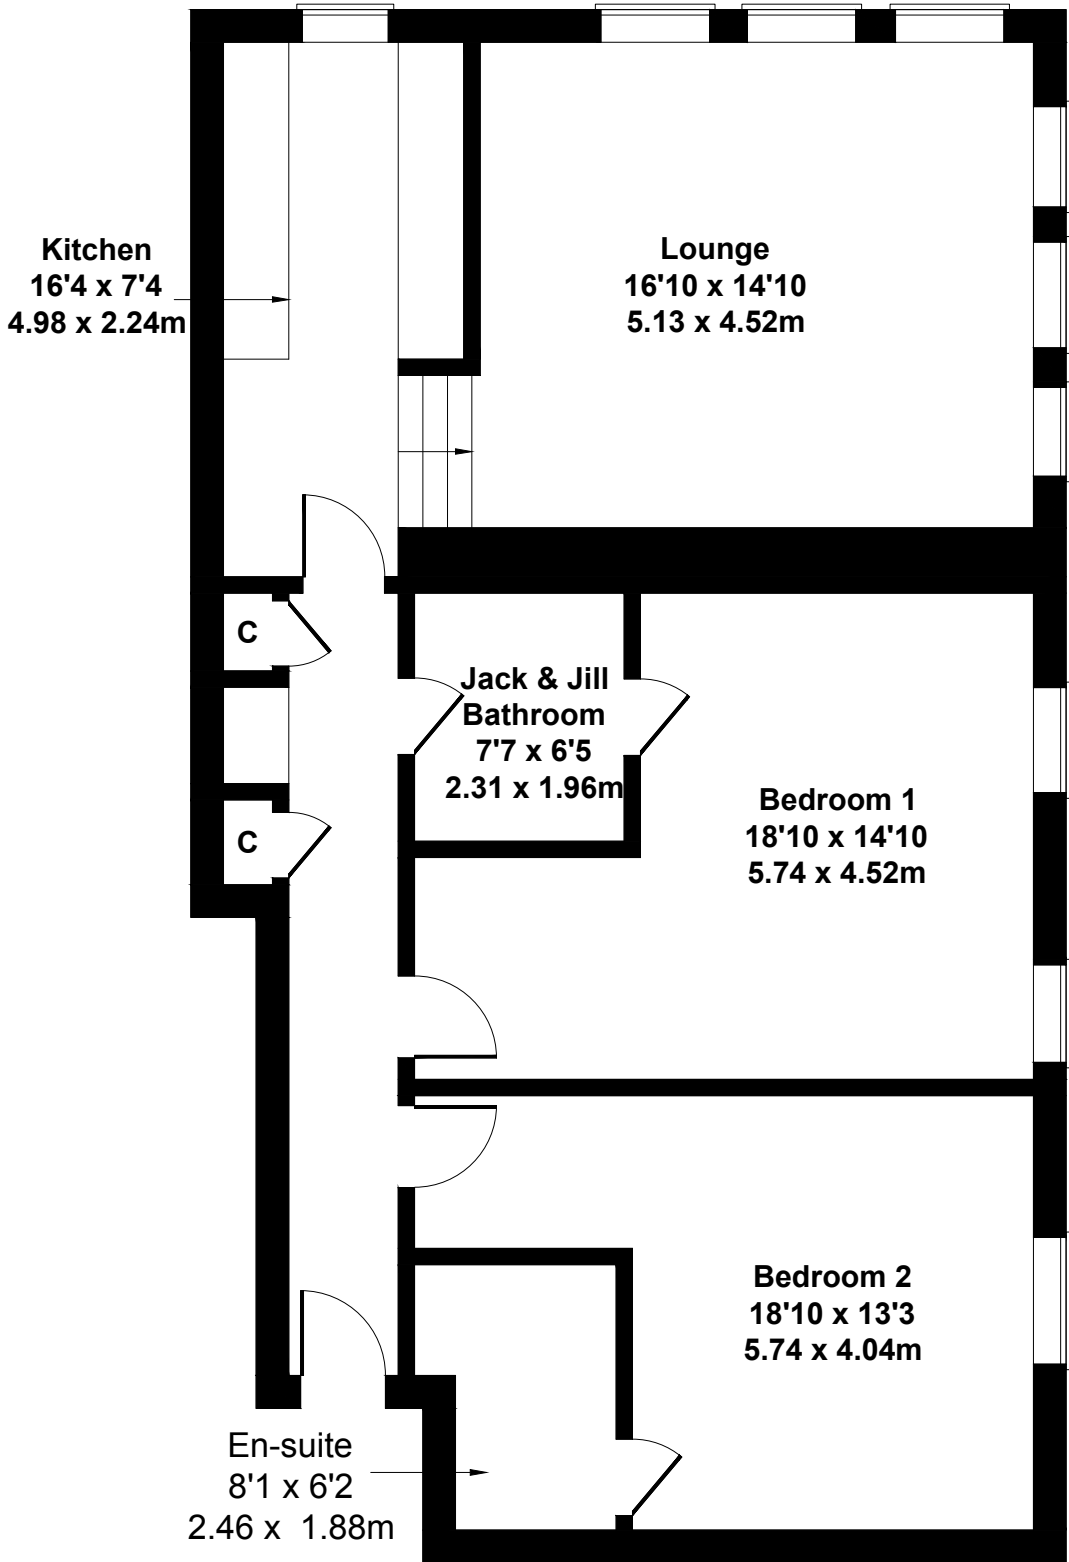

Approximate Gross Internal Area  
1061 sq ft - 98 sq m

**SKETCH PLAN FOR ILLUSTRATIVE PURPOSES ONLY**

All measurements walls, doors, windows, fittings and appliances, their sizes and locations, are approximate only. They cannot be regarded as being a representation by the seller, nor their agent.